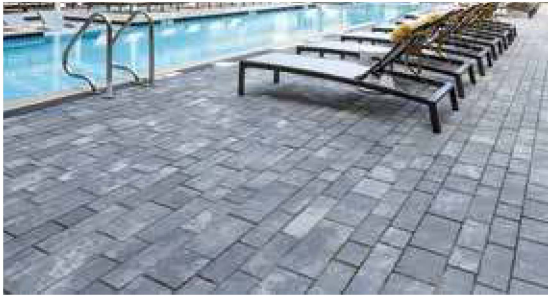

LAYING PATTERNS

APPLICATIONS

APPEARANCE

Edge Detail - Micro
Surface Texture - Umbriano Mottled
Joint Spacing - 7mm
Void - n/a

TECHNOLOGIES

PERMEABLE

Can be installed to allow water to flow through

ENDURACOLOR™

Refined surface and long-lasting color

EASYSOFT™

Factory sealed to provide integral surface protection from stains

COLORFUSION™

Subtly mottled colored finish

TECHNICAL INFORMATION

Conforms to ASTM C 936
Eligible for LEED v4.1 credits - see page 17.

	4 X 12
Bundle Type	SINGLE
Plant Produced	MARENGO
Thickness (mm)	80MM

SQFT PER	Bundle	93.04
	Layer	11.63
	Section	-
	Stone	0.32

PER BUNDLE	Layers	8.00
	Sections	-

SOLDIER LNFT PER	SqFt	1.02
	Section	-
	Layer	11.81
	Bundle	94.49

SAILOR LNFT PER	SqFt	3.05
	Section	-
	Layer	35.43
	Bundle	283.46

UNITS PER	SqFt	3.10
	Section	-
	Bundle	288.00

LBS PER	Layer	426
	Section	-
	Bundle	3,404

COLORS	Reflectance	Stock
French Grey	SR .18 SRI 17	✓
Midnight Sky	SR n/a SRI n/a	✓
Winter Marvel	SR .35 SRI 38	✓

Single Uni

4 X 12

100 x 300 x 80mm
3 7/8 x 11 7/8 x 3 1/8"
288 units/Bundle
.32 Sq.Ft./Stone

Notes: **SOLD IN FULL BUNDLES ONLY** and is produced and sold on a required, refundable skid. **Important:** A urethane rubber paver mat must be used to prevent scuffing when compacting on textured surfaces. Please refer to the Sealer Best Practices on page 114 and Important Notice on page 116. If measurements are nominal. Contact Unilock for more information.