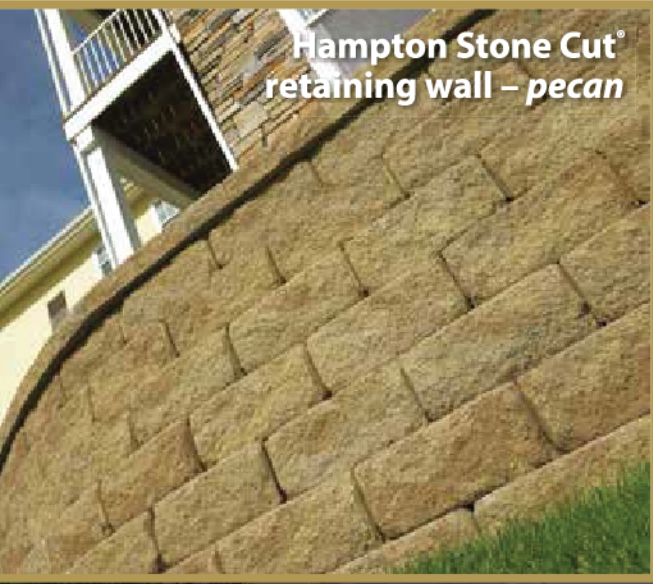

Hampton Stone Cut[®] retaining walls combine natural beauty with time-tested, superior performance

With a timeless face-style, Hampton Stone Cut[®] retaining walls can give your landscape a new, improved look using the trusted quality of Anchor[™] technology.

Pecan

Desert Rose

Pewter

Oakstone

NEW

Hampton Stone Cut[®]
retaining wall – *desert rose*

Hampton Stone[®] retaining walls offer strength with timeless beauty

Hampton Stone Cut[®] retaining wall – pecan

Hampton Stone[®] retaining wall straight face – grey

Hampton Stone[®] retaining wall straight face – grey

Grey

Tan

Chocolate