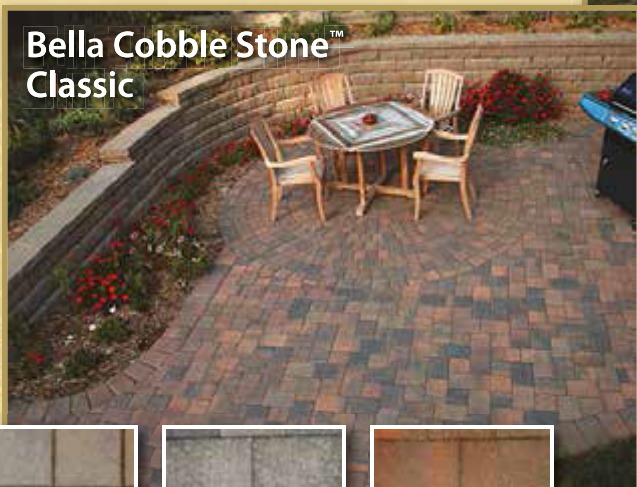

*Bella Cobble Stone™ sophisticated enough for contemporary projects, yet rustic for more traditional*

Beautiful and flexible Bella Cobble Stone Pavers are available in two sizes and multiple colors. With subtle soft edges, the Classic (smooth) or Rustic (tumbled) texture offers you many options for your project.

**Bella Cobble Stone™  
Classic**

**Bella Cobble Stone™  
Classic**

**Bella Cobble Stone™  
Rustic**

Forest Blend

Pewter

Rosestone