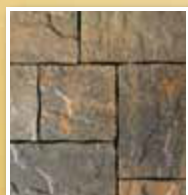

Bella Boulevard™ The natural look of stone with outstanding durability

Boulevard paving stones features a natural slate texture in a modular paver. Boulevard offers the look and feel of cut flagstone with its natural cut lines and wide sand joints of quarried stone.

**Bella Boulevard™
Tuscany**

**Bella Boulevard™
with Large Square
Arctic Beige**

**Bella Boulevard™
Tuscany**

Tuscany

Arctic Beige

Harvest

Optional Large Square