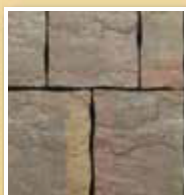

Bella Boulevard™ The natural look of stone with outstanding durability

Boulevard paving stones features a natural slate texture in a modular paver. Boulevard offers the look and feel of cut flagstone with its natural cut lines and wide sand joints of quarried stone.

**Bella Boulevard™
Tuscany**

**Bella Boulevard™
with Large Square
Arctic Beige**

**Bella Boulevard™
Tuscany**

Tuscany

Arctic Beige

Harvest

Optional Large Square