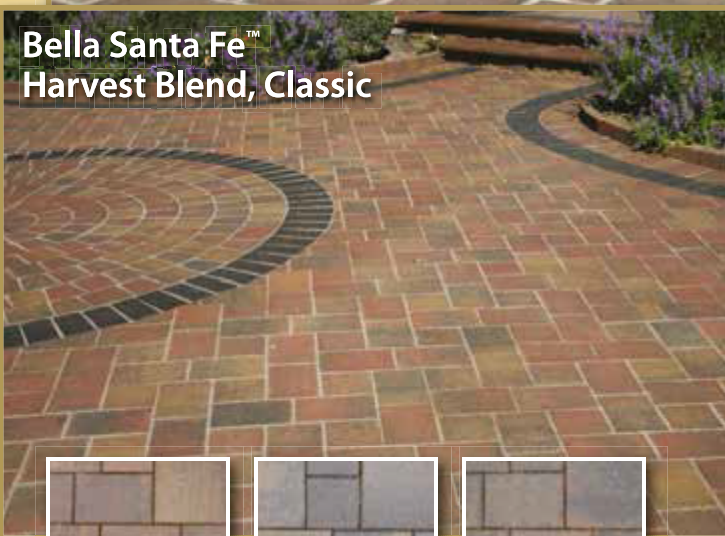

Bella Santa Fe™ adds a classic look with unique design

Multiple sizes and smooth surfaces provide a classic look for your project. With numerous laying patterns and colors to choose from, Bella Santa Fe is the perfect complement for your outdoor space.

**Bella Santa Fe™
Harvest Blend, Classic**

**Bella Santa Fe™
Tuscany, Classic**

**Bella Santa Fe™
Harvest Blend, Classic**

**Bella Santa Fe™
Tuscany, Rustic**

Harvest Blend

Brentwood

Tuscany