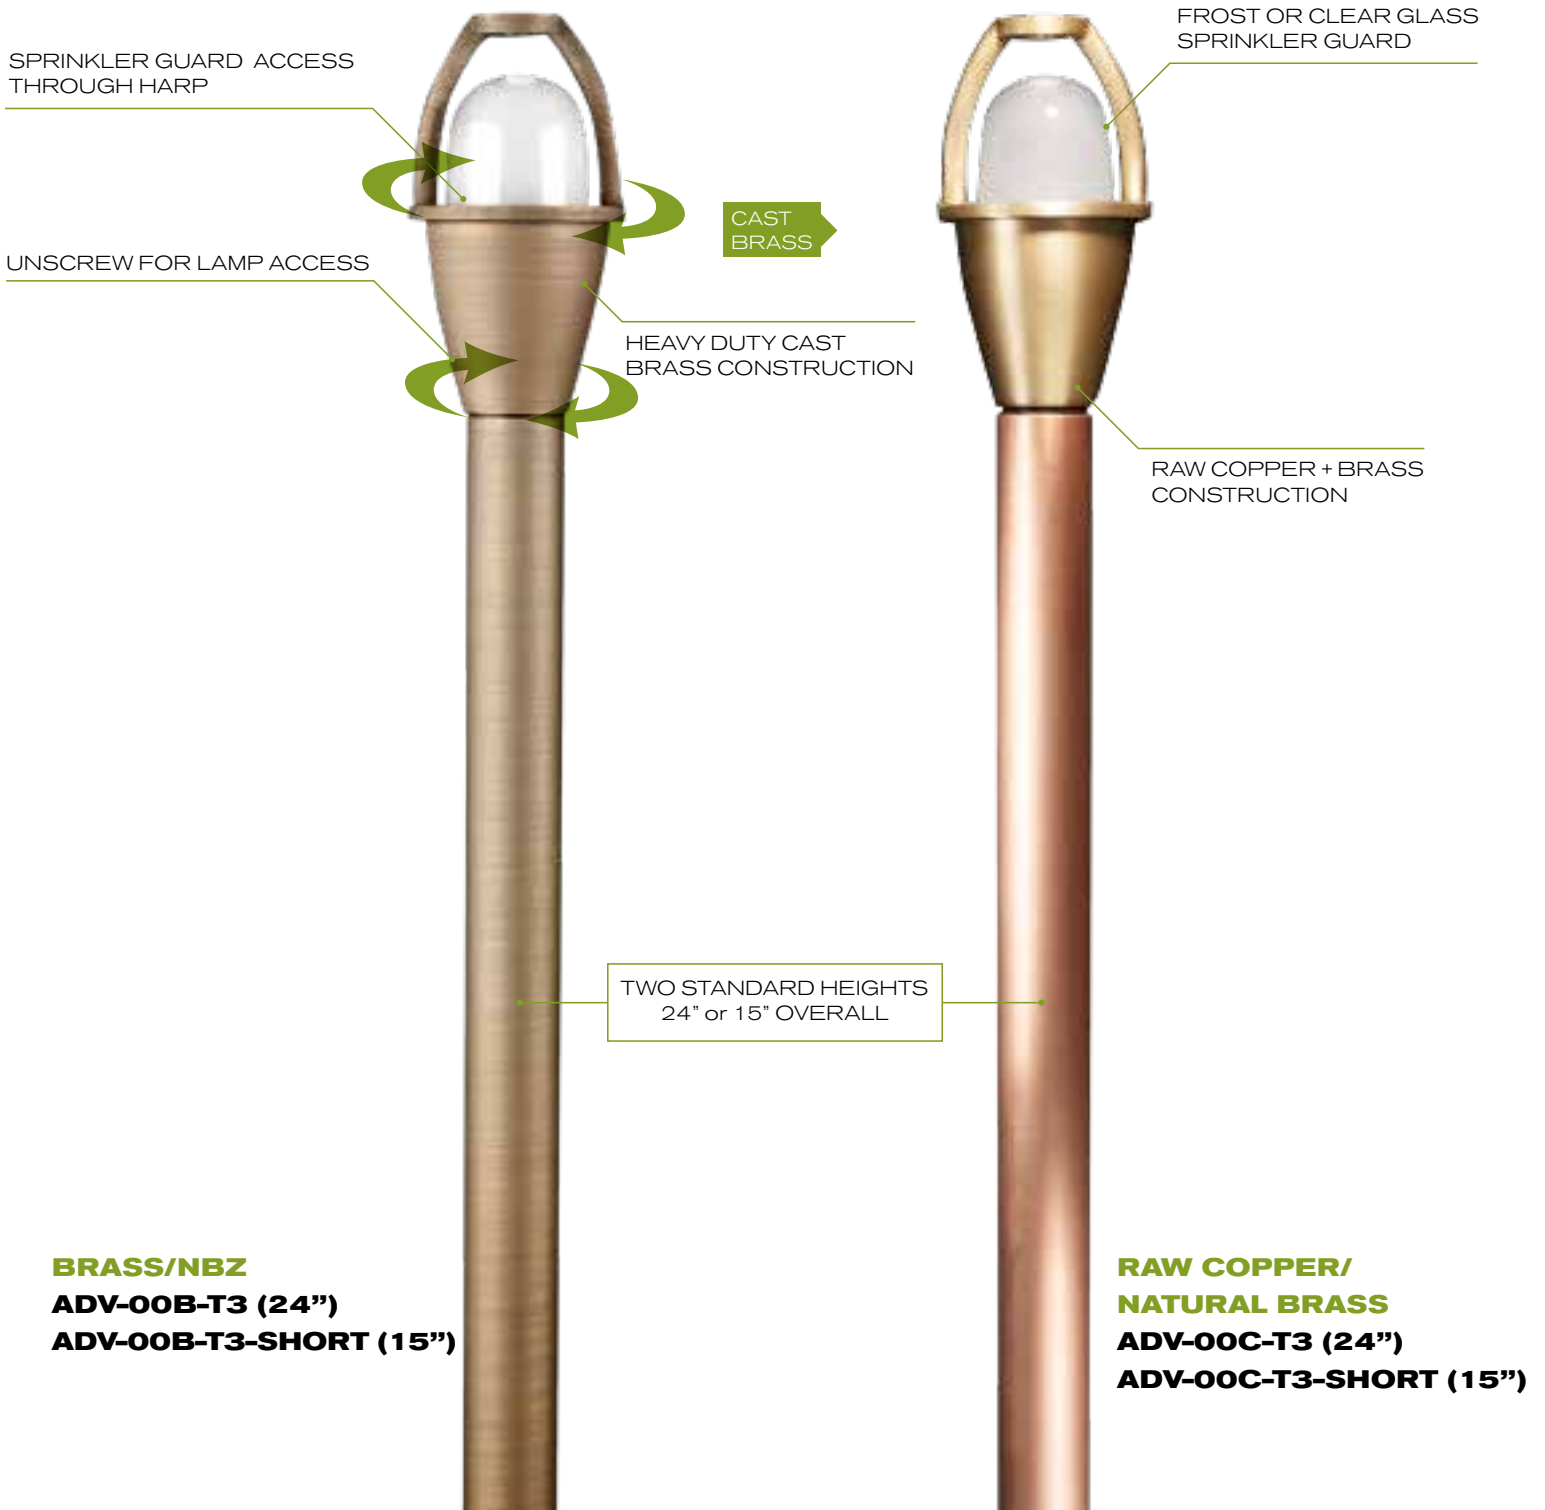

MULTIPLE DECORATIVE SHADES TO CHOOSE FROM

* Please note: Advantage Versatile Path System must be ordered with a stem and shade separately. 25' leads pre-installed at the factory –order #AX-16-2-25.