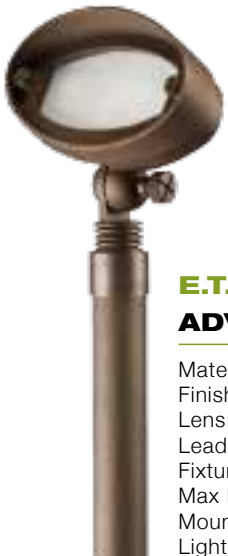

Shade Diameter: 8.25"  
 Light Spread: 8-10ft

**OPAL SWIRL GLASS SHADE**  
**ADV-AP-22B**  
 OPAL SWIRL FROST GLASS

Shade Diameter: 8.25"  
 Light Spread: 8-10ft

*The industry's first 12v center stem path system offering a versatile selection of heavy duty decorative shades.*

**PETITE LUNA CLASSICO**  
**ADV-AP-200B-T3**

Material: Cast Brass  
 Finish: Natural Bronze (NBZ)  
 Lens: Hi Temperature Poly Carbonate Tube  
 Lead Wire: 3ft 16 awg SPT-1  
 Dimensions: 21" h x 4-1/4" w  
 Max Lamp: 20w T3 Included  
 Mounting Option/Application: 9" PVC Stake included  
 Light Spread: 6ft

**LUNA CLASSICO**  
**ADV-AP-201B-T3**

Material: Cast Brass  
 Finish: Natural Bronze (NBZ)  
 Lens: Hi Temperature Poly Carbonate Tube  
 Lead Wire: 3ft 16 awg SPT-1  
 Dimensions: 22" h x 6-1/2" w  
 Max Lamp: 20w T3 Included  
 Mounting Option/Application: 9" PVC Stake included  
 Light Spread: 8ft

**LUNA ESCORT**  
**ADV-AP-214B-T3**

Material: Brass  
 Finish: Natural Bronze (NBZ)  
 Lens: Convex w/ Frost Sprinkler Guard  
 Lead Wire: 3ft 16 awg SPT-1  
 Dimensions: 24" h x 5-1/2" w  
 Max Lamp: 20w T3 Included  
 Mounting Option/Application: 9" PVC Stake included  
 Light Spread: 8-15ft